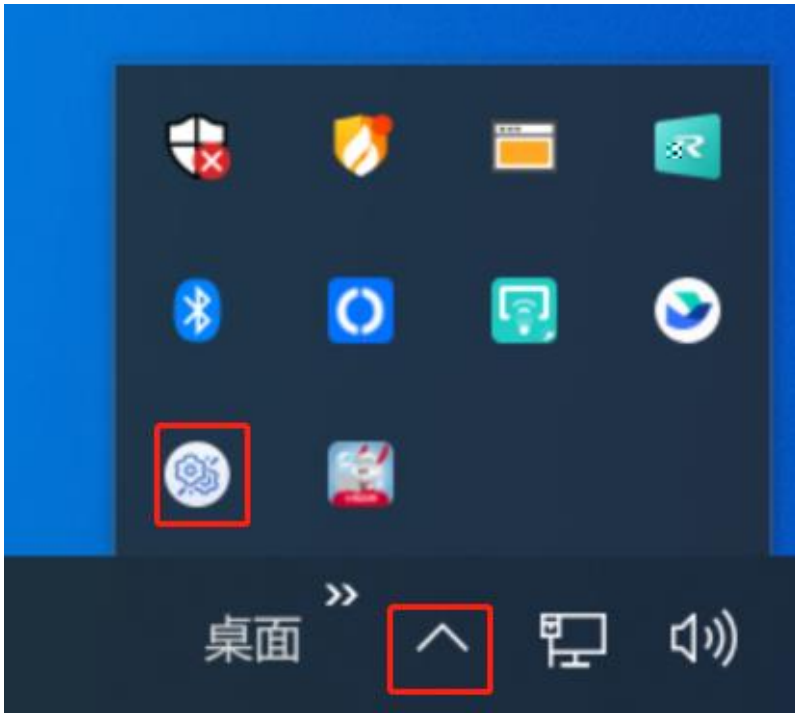

4-5 OPS

(5) < > OPS MOC

4-6 OPS MOC

IP MOC IP
3000

(6)