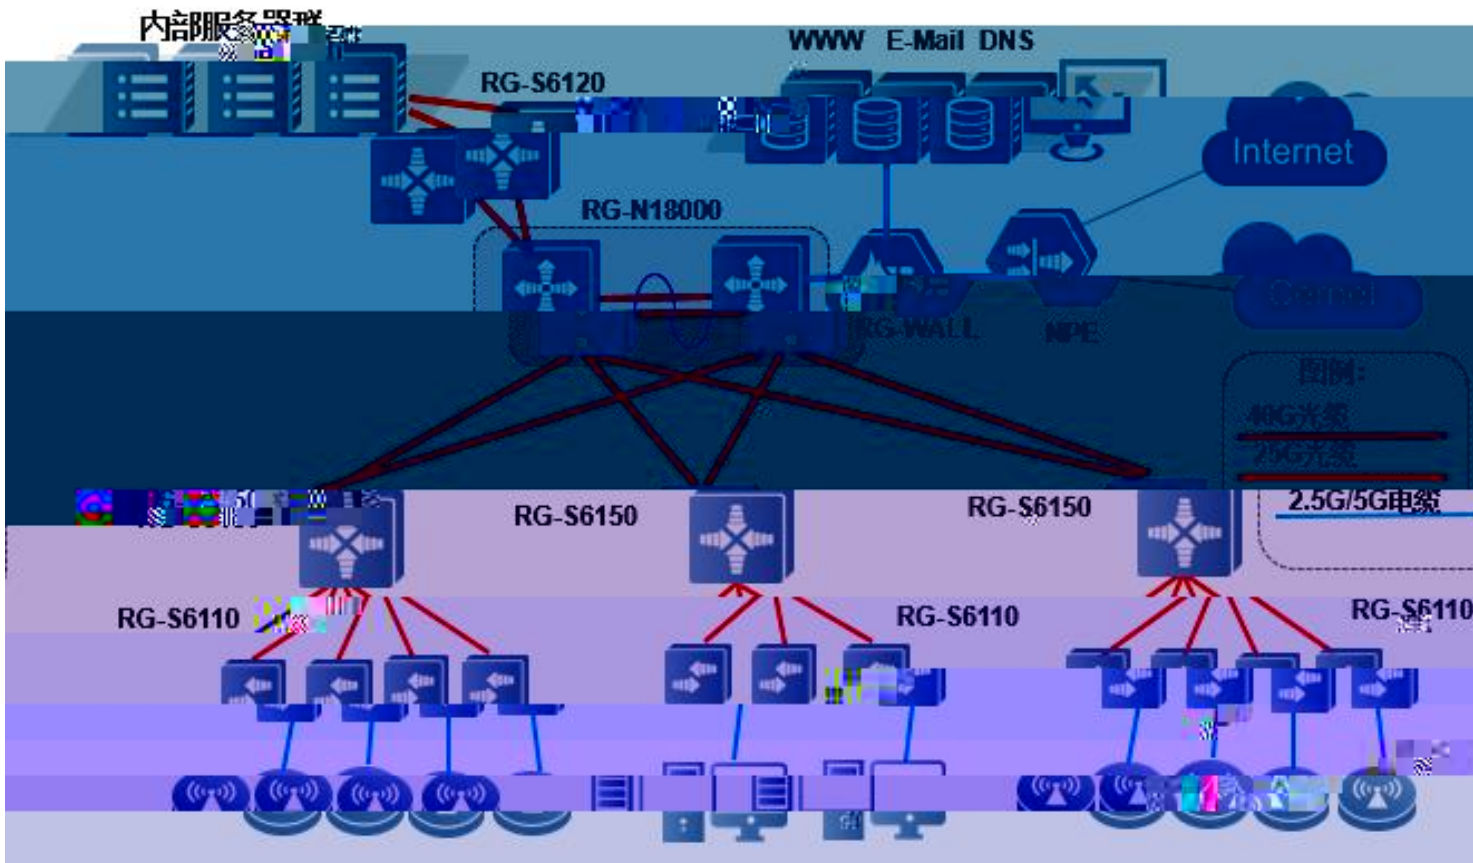

AP

WIFI6

RG-S6100

wifi6

RGOS12.X

5G 10G

24 48

WIFI6

RG-S6150
RG-S6100

-
-
5G 25G
,

+

RG-S6110- 24MG4VS- UP	24	

		RG-S6110-24MG4VS-UP	RG-S6110-48MG4VS2QXS-UP	RG-S6120-24XMG4XS4VS-UP-H	RG-S6120-48XMG4VS2QXS-UP-H
100M/1G/2.5G/5G		24	48		
100M/1G/2.5G/5G/10G	24			24	48
POE	IEEE802.3bt	IEEE802.3bt	24 IEEE802.3bt 24 IEEE802.3at	IEEE802.3bt	24 IEEE802.3bt 24 IEEE802.3at
	RG-PA520I-P-F RG-PA1150P		RG-PA600I-P-F RG-PA1000I-P-F	RG-PA600I-P-F RG-PA1000I-P-F	RG-PA600I-P-F RG-PA1000I-P-F
x x	440×452.5×44.1	442×220×43.6	442×420×43.6	442×420×43.6	442×420×43.6
	POE 1+1 POE		POE 1+1	POE 1+1	POE 1+1

COM

console

/

link

UP

show interface tran diag

/

POE