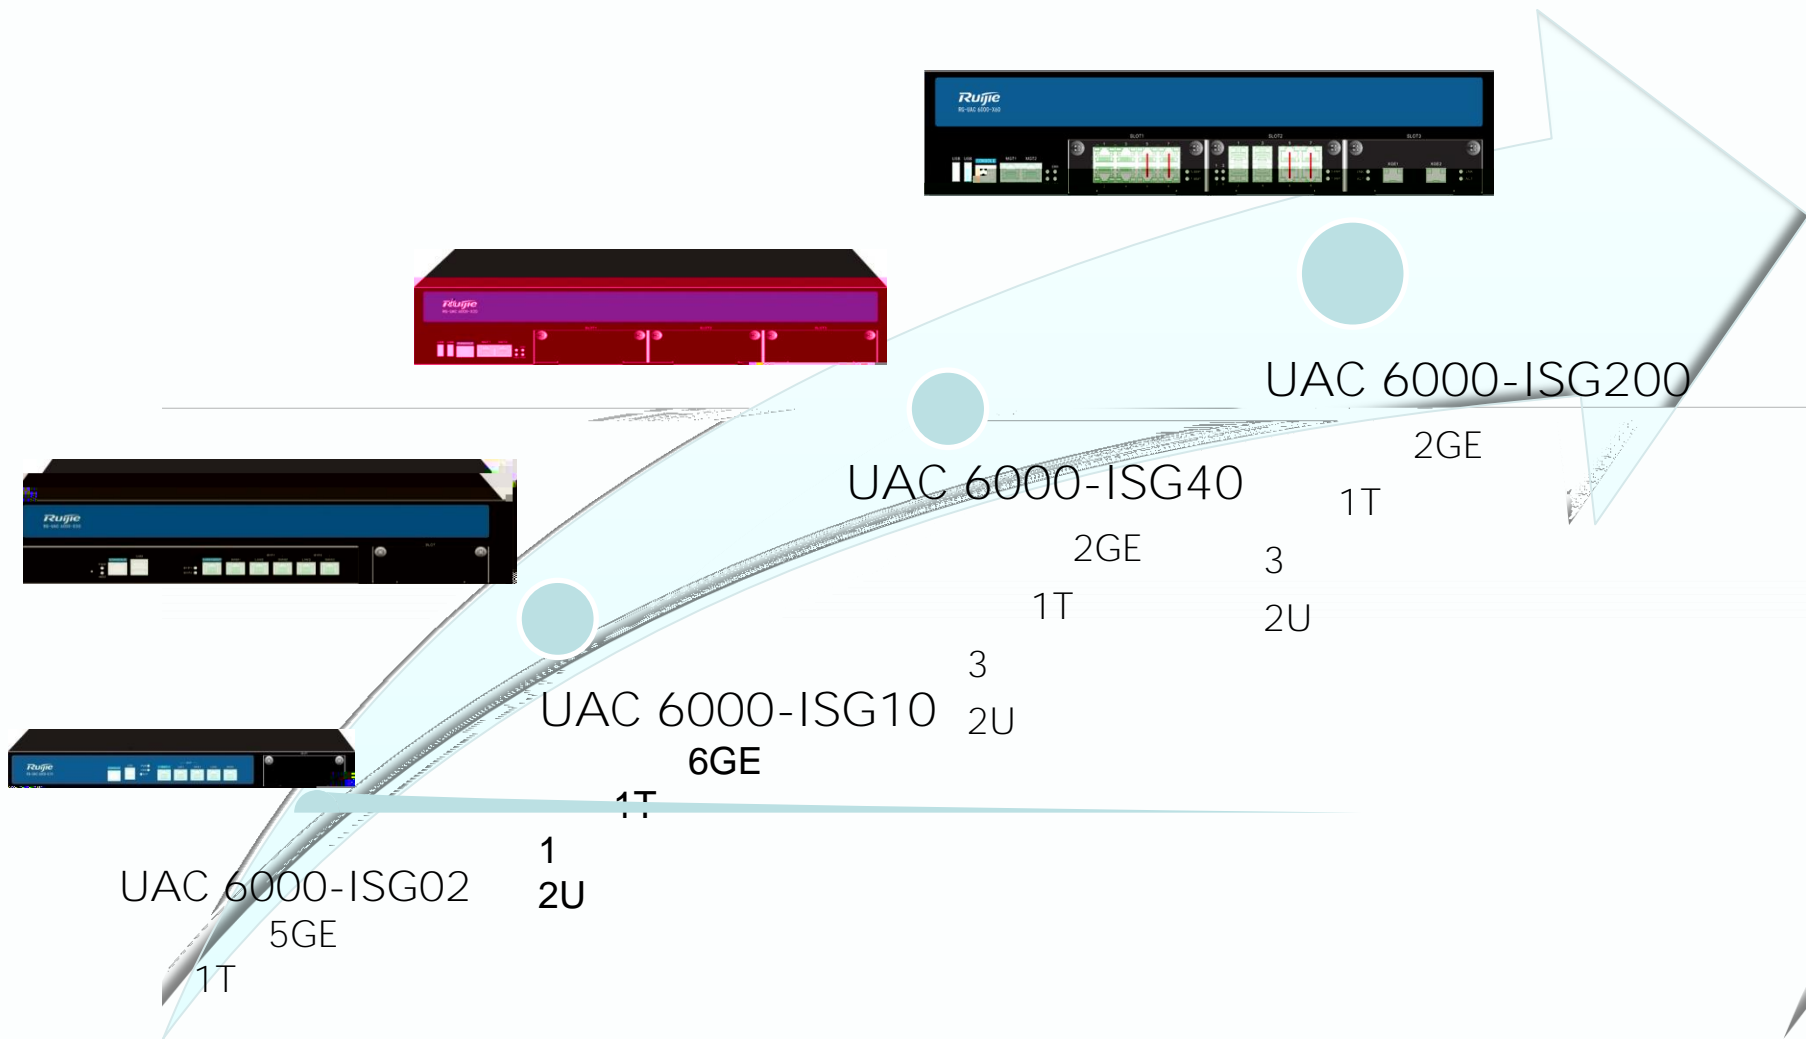

ISG

Contents

ISG

UAC 6000-ISG02

Console RJ45

USB BIOS

PWR power HDD BYP
bypass

5 MGT E10 IP LAN1 <-
>WAN1 bypass LAN2 <-> WAN2

UAC 6000-ISG10

PWR power

HDD

Console RJ45

USB BIOS

BYP1 BYP2 bypass

6 LAN1\MGT

IP
bypass

LAN1<->WAN1 LAN2<->WAN2

LAN3<->WAN3 bypass

4 4

UAC 6000-ISG40

USB

BIOS

Console

RJ45