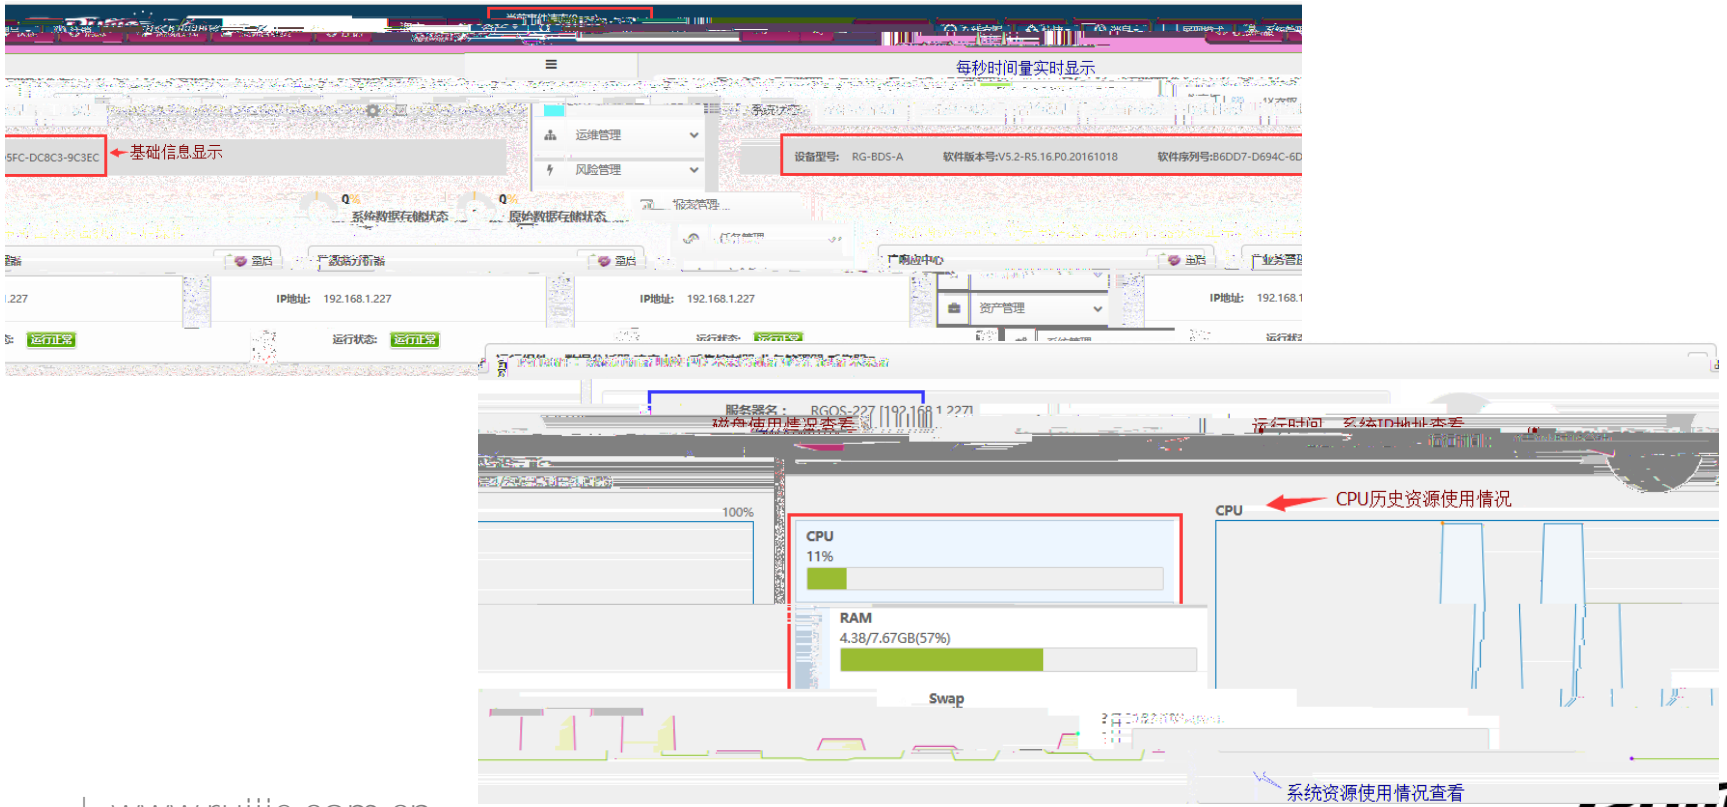

1 WEB BDS IP

https://192.168.0.100:8082

admin

ruijie123

2 " ">" "

3

- 账号口令管理
- 网络管理
- 系统工具
- 日期时间管理
- 数据备份
- 数据删除
- 系统恢复**
- 重置平台初始口令
- 系统停止和重启
- 系统信息

MD5

Unknown

1

Unknown

The screenshot displays the Ruijie management console interface. At the top, there is a search bar and a status indicator showing '当前事件速率(0eps)'. A navigation menu on the right includes options like '资产管理', '运维管理', and '风险管理'. The main content area is titled '资产列表' (Asset List), with a red arrow pointing to it and a note: '需要将目标设备在此处进行增加资产' (Need to add target devices here). Below the title, there are buttons for '新增' (Add), '删除' (Delete), and '基线检查' (Baseline Check). A table lists assets with columns for '序号' (Serial Number), '资产名称' (Asset Name), and '资产IP' (Asset IP). A '资产管理' (Asset Management) dropdown menu is open over the table, showing options like '资产新增', '资产删除', '资产修改', and '资产详情'. The table contains the following data: